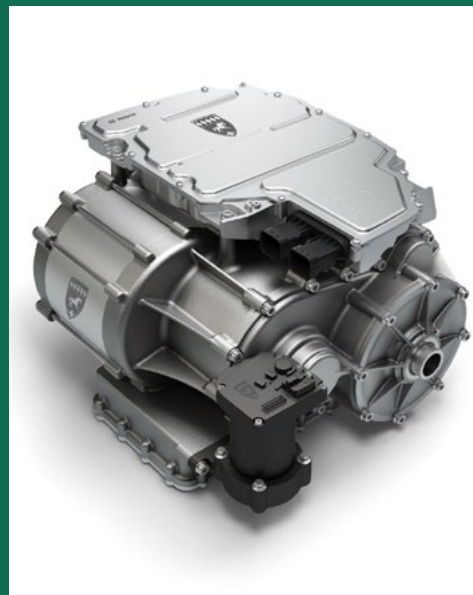

TAU MACCHINA

WWW.TAUMACCHINA.COM

WORLD'S FIRST **A**FRICAN **E**V SUPERCAR

IN-HOUSE INNOVATION

STAYING AHEAD OF THE CURVE IN A VERY COMPETITIVE E-MOBILITY LANDSCAPE IN TRUE TAU MACCHINA FASHION, WE ARE OFFERING OUR GROUND-BREAKING COMPONENTS TO VISIONARY CLIENTELE. SHARING THIS TECHNOLOGY ENABLES TAU MACCHINA TO HAVE A POSITIVE IMPACT ON CO2 REDUCTION.

METICULOUS BUILD **C A R B O N** FIBER MONOCOQUE

IN-HOUSE INNOVATION

"INTRODUCING THE GROUNDBREAKING ELECTRIC SUPERCAR ENGINE, WHERE INNOVATION MEETS PERFORMANCE. THIS POWERHOUSE COMBINES CUTTING-EDGE TECHNOLOGY WITH SUSTAINABLE ENERGY, PUSHING THE BOUNDARIES OF SPEED AND EFFICIENCY. WITH INSTANT TORQUE DELIVERY AND WHISPER-QUIET OPERATION, IT REDEFINES WHAT IT MEANS TO DRIVE AN ELECTRIC VEHICLE.